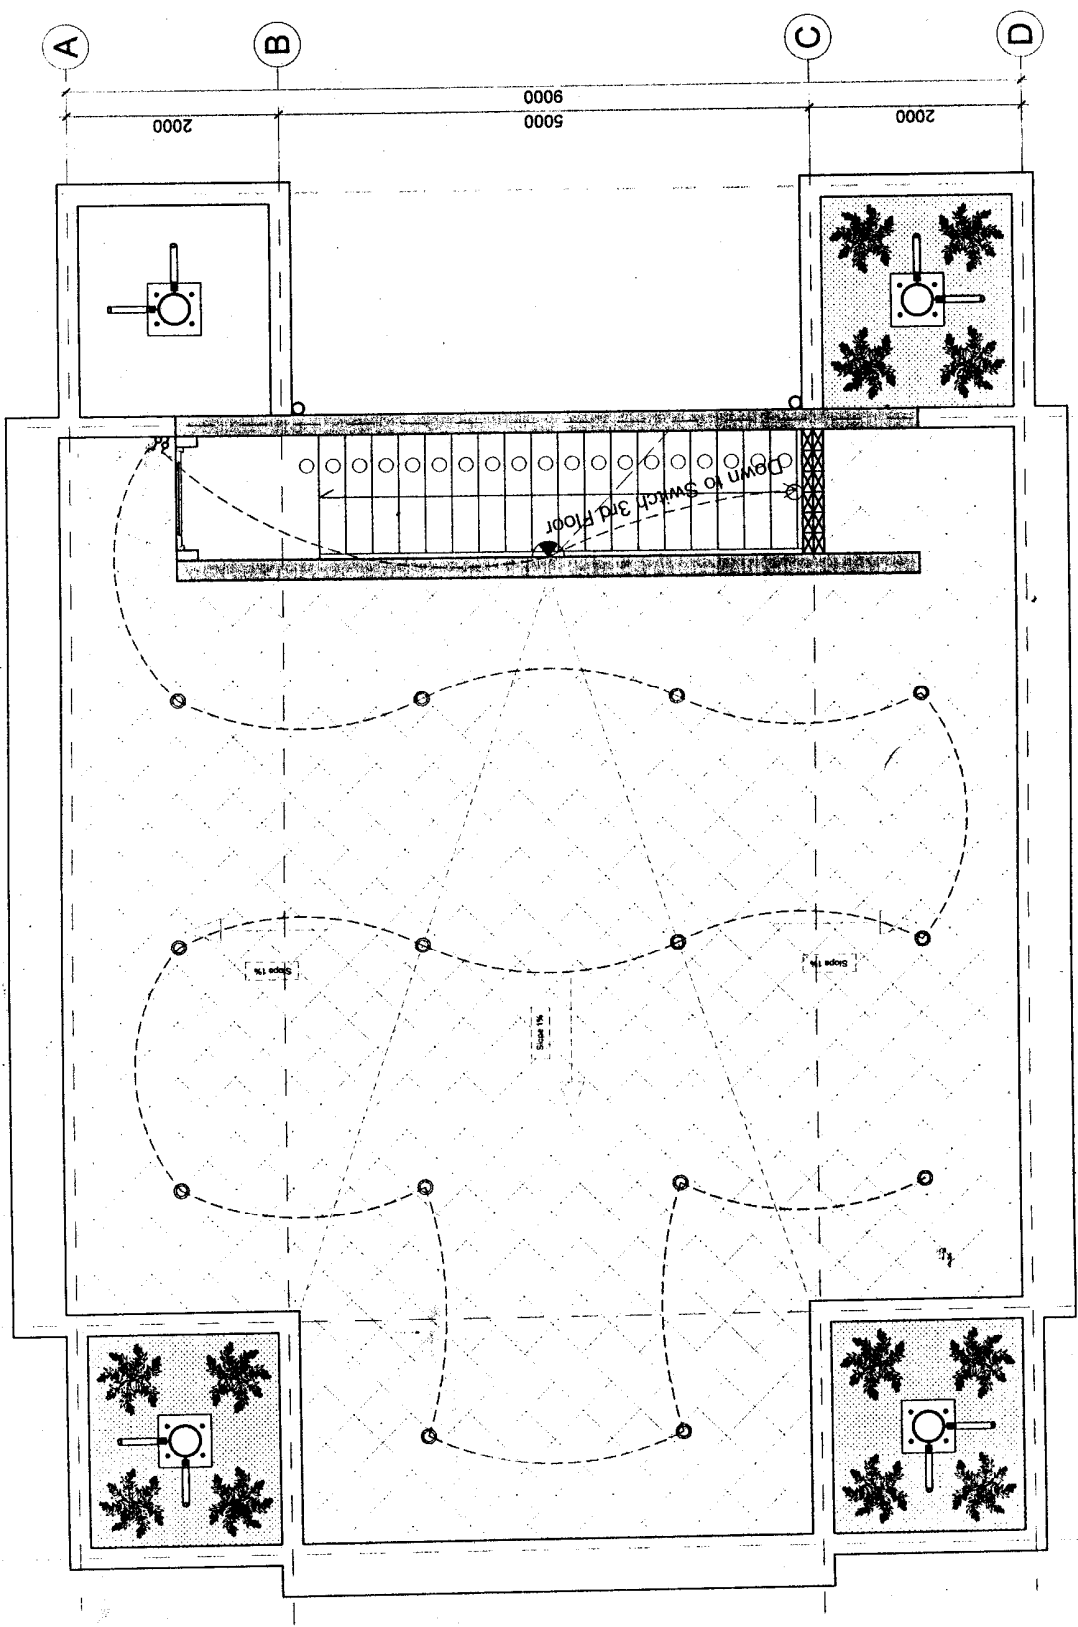

Notes

- Legend:**
- ⊕ Switch
 - ⊕ Switch two ways
 - ⊕ Socket
 - ⊕ Mainboard
 - ⊕ Television
 - ⊕ Telephone
 - ⊕ Internet
 - ⊕ Tube light
 - ⊕ Spot light
 - ⊕ Interior mounted light
 - ⊕ Airconditioner
 - ⊕ Ceiling Fan

Electrical Terrace Floor Plan
Scale: 1/50

Key Plan

Architect

L.B.L. INTERNATIONAL
ENTREPRISE GENERALE
BATIMENT - TRAVAUX PUBLICS
N° 24 Sahaesat boulevard
Phnom Penh, Cambodia
Tel: +855(0)23 722 332
Fax: +855(0)23 214 272
lbinformation@lbi-group.com
www.lbi-group.com

Revisions

No.	Date	Drawn by	Description
A			
B			

Drawing number: LBL-ARC-SAM-PL-ELEC-C
Revision: